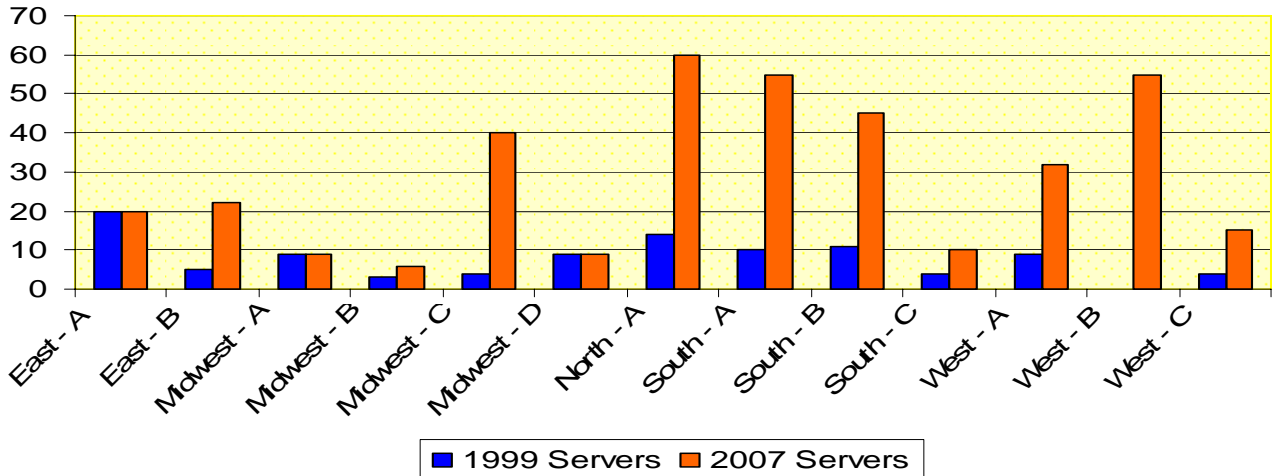

Library Technology Hardware 1999 2007

Servers supported

Personal Computers/Laptops Supported